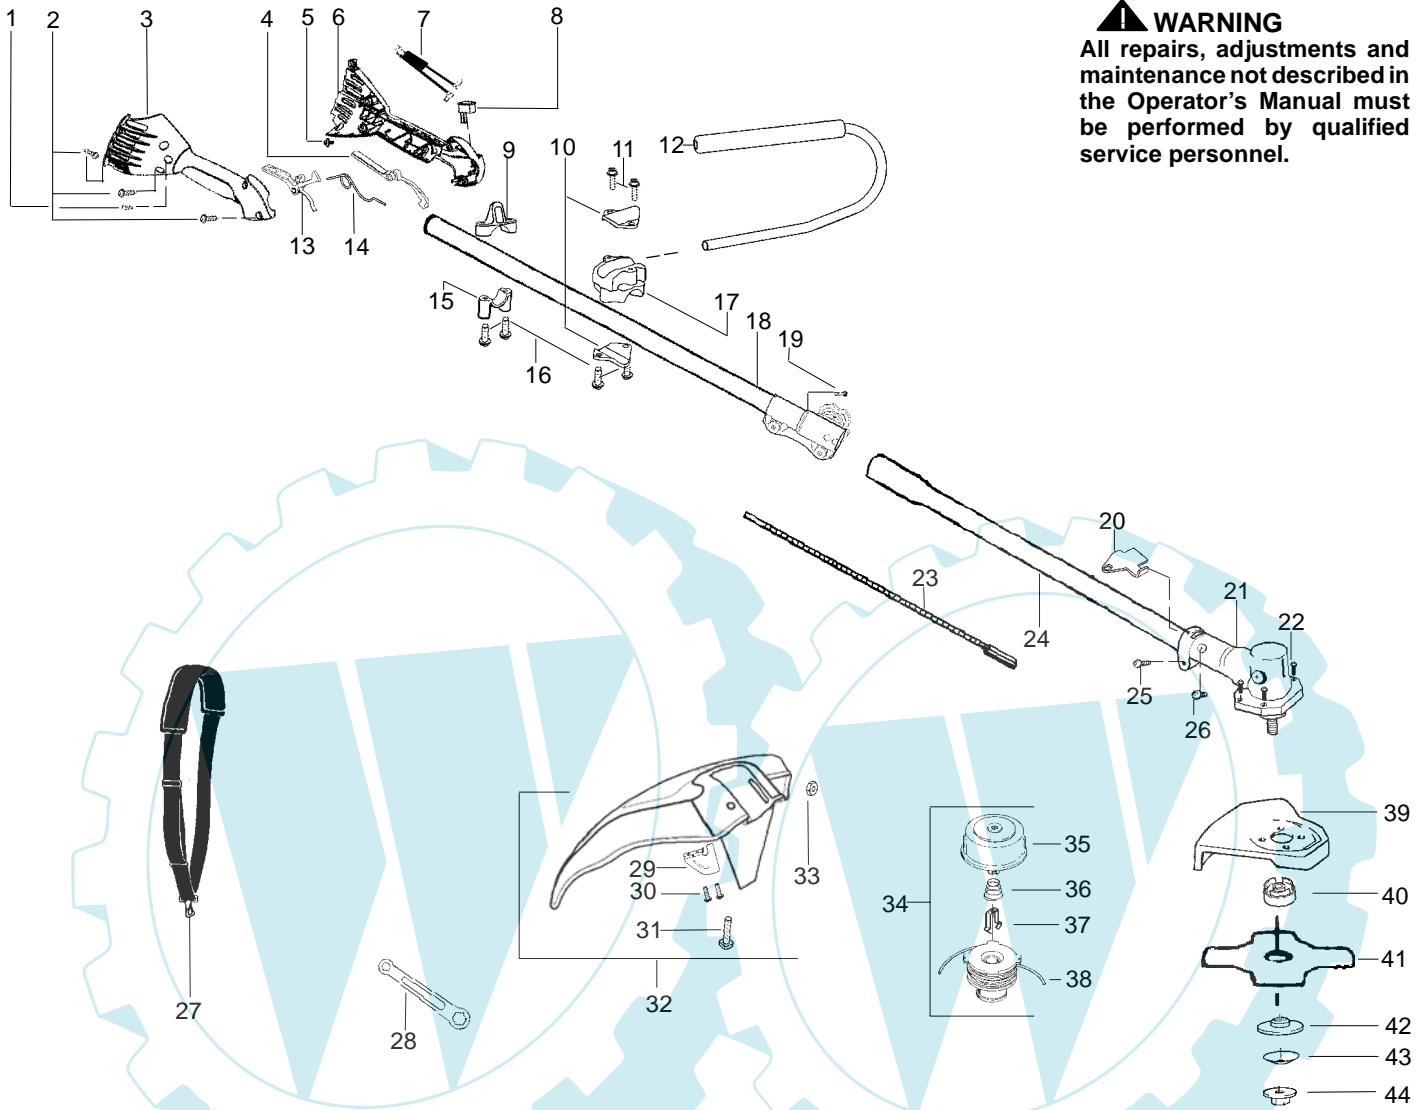

WARNING
All repairs, adjustments and maintenance not described in the Operator's Manual must be performed by qualified service personnel.

Ref.	Part No.	Description	Ref.	Part No.	Description	Ref.	Part No.	Description
1.	530015805	Screw-alignment	19.	530016344	Screw	37.	530401957	Retainer-Spool
2.	530015886	Screw	20.	530057554	Bracket-Shield	38.	530056500	Assy-Wound Spool
3.	545018902	Hsg.-Throttle-right	21.	530096100	Gearbox	39.	530071947	Kit-Metal Shield
4.	545017601	Lockout-Throttle	22.	530016312	Screw	40.	530095815	Dust cup
5.	530016326	Screw-Cable Ret.	23.	530096218	Shaft-Flex (lower)	41.	545025801	Assy.-Weed Blade
6.	545018702	Hsg.-Throttle-left	24.	530071948	Assy-Lower Shaft	42.	530095816	Washer
7.	530058843	Assy-Wire	25.	530016014	Screw	43.	530016240	Washer-Belleville
8.	530069572	Kit-Switch	26.	530016224	Screw	44.	530015793	Nut-Flange
9.	530057986	Clamp-Harness(upper)	27.	530092085	Shoulder Strap	Not Shown		
10.	530058563	Clamp-Bracket	28.	530056401	Wrench	---		Operator Manual
11.	530015886	Screw	29.	530052286	Limiters-Line	530166207		(Euro)
12.	530071954	Kit-Handlebar (incl. grip, cap, decal)	30.	530015814	Screw	530166208		(Scan)
13.	545017701	Trigger-Throttle	31.	530015820	Bolt	530166206		(Euro II)
14.	530016473	Spring-lockout	32.	545026701	Kit-Shield Assy. (incl. 28,29,30,31,33)	530166209		(Euro III)
15.	530057987	Clamp-Harness(lower)	33.	530015197	Nut	530166210		(Euro IV)
16.	530015940	Screw	34.	530056498	Assy-Cutting Head (Incl. 35,36,37,38)	530166211		(Euro V)
17.	545024501	Clamp-Handlebar	35.	530095772	Assy-Hub/Arbor	530166212		(Turkish)
18.	545024801	Kit-Upper Shaft (Incl. Flex, clamp & 19)	36.	530053241	Spring-Return	530150377		Decal-Shaft Warning
						530056335		Decal-Blade Direction
						530031159		Wrench-Hex 5/32"
						530150313		Decal-Warning
						502035505		Guard-Transport